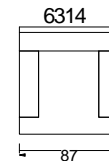

**COVER:**

- *fabric: cover completely removable*
- *leather: cover base not removable*

**STRUCTURE/SPRING SEAT:**

- *wooden frame, nosag steel springs, wooden feet h. 6 cm*

**UPHOLSTERY:**

- **SEATS:** feather with expanded polyurethane foam inside
- **BACK CUSHIONS:** mixed feather and polyester fibre