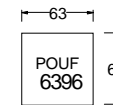

**COVER:**

- *fabric: cover completely removable*
- *leather: cover base not removable*

**STRUCTURE/SPRING SEAT:**

- *wooden frame, nosag steel springs, wooden feet h. 6 cm*

**UPHOLSTERY:**

- **SEATS:** feather with expanded polyurethane foam inside
- **BACK CUSHIONS:** mixed feather and polyester fibre