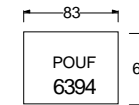

**COVER:**

- *fabric: cover completely removable*
- *leather: cover base not removable*

**STRUCTURE/SPRING SEAT:**

- *wooden frame, nosag steel springs, wooden feet h. 6 cm*

**UPHOLSTERY:**

- **SEATS:** feather with expanded polyurethane foam inside
- **BACK CUSHIONS:** mixed feather and polyester fibre