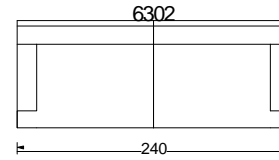

**COVER:**

- *fabric: cover completely removable*
- *leather: cover base not removable*

**STRUCTURE/SPRING SEAT:**

- *wooden frame, nosag steel springs, wooden feet h. 6 cm*

**UPHOLSTERY:**

- **SEATS:** feather with expanded polyurethane foam inside
- **BACK CUSHIONS:** mixed feather and polyester fibre