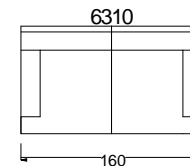

**COVER:**

- *fabric: cover completely removable*
- *leather: cover base not removable*

**STRUCTURE/SPRING SEAT:**

- *wooden frame, nosag steel springs, wooden feet h. 6 cm*

**UPHOLSTERY:**

- **SEATS:** feather with expanded polyurethane foam inside
- **BACK CUSHIONS:** mixed feather and polyester fibre