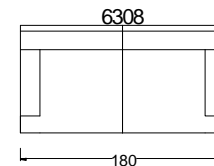

**COVER:**

- *fabric: cover completely removable*
- *leather: cover base not removable*

**STRUCTURE/SPRING SEAT:**

- *wooden frame, nosag steel springs, wooden feet h. 6 cm*

**UPHOLSTERY:**

- **SEATS:** feather with expanded polyurethane foam inside
- **BACK CUSHIONS:** mixed feather and polyester fibre