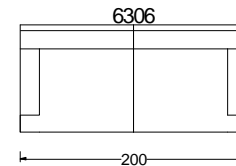

**COVER:**

- *fabric: cover completely removable*
- *leather: cover base not removable*

**STRUCTURE/SPRING SEAT:**

- *wooden frame, nosag steel springs, wooden feet h. 6 cm*

**UPHOLSTERY:**

- **SEATS:** feather with expanded polyurethane foam inside
- **BACK CUSHIONS:** mixed feather and polyester fibre