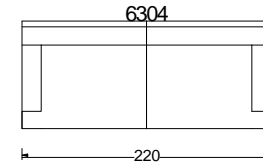

**COVER:**

- *fabric: cover completely removable*
- *leather: cover base not removable*

**STRUCTURE/SPRING SEAT:**

- *wooden frame, nosag steel springs, wooden feet h. 6 cm*

**UPHOLSTERY:**

- **SEATS:** feather with expanded polyurethane foam inside
- **BACK CUSHIONS:** mixed feather and polyester fibre